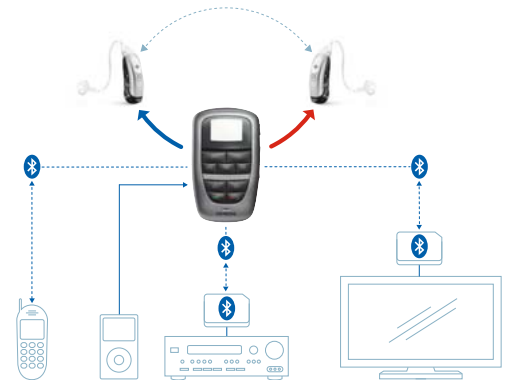

Effortless meets wireless.

For well-connected individuals, nothing keeps you closer than Tek: the optional wireless enhancement system that links Life to your world.

Stay in touch. Lose the wires.

Make phone calls more personal. Hear music that sounds more alive. Tek™ connects wirelessly to your favorite devices through a dedicated remote control, Tek Connect. Smart and powerful, it streams sound from phones, MP3 players and other audio sources straight to your Life instruments. So you have true stereo sound directly in your ears.

Tek works instinctively. So if you're listening to music and the phone rings, simply answer the call and Tek will automatically switch to the telephone mode. As soon as you hang up, it switches right back to your music. Life couldn't be easier. And if you're always on the go, Tek Connect is a great companion. You can use it as a hands-free wireless headset for your Bluetooth-enabled mobile phone. Freedom from wires and freedom to enjoy your modern lifestyle.

Tek™ Connect. Smart and stylish, Tek connects you wirelessly to your favorite audio devices.