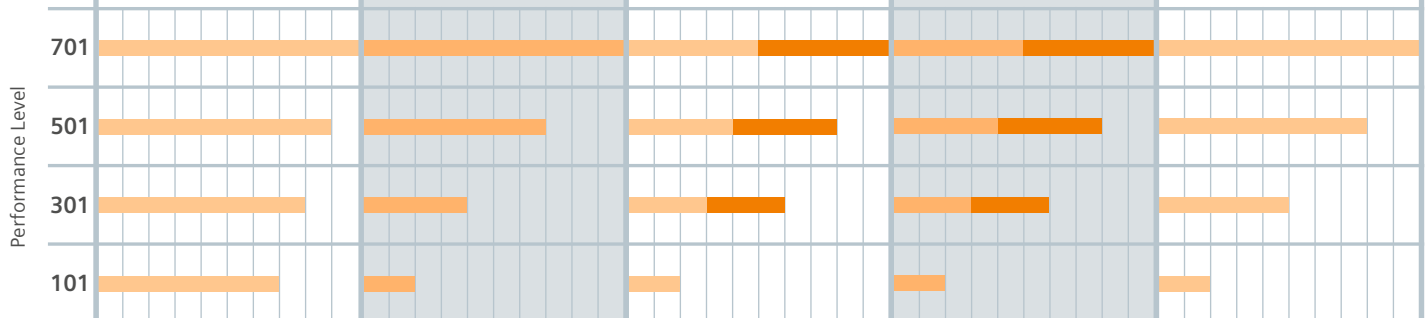

The lengths of the bars show you which performance level suits your needs best.

■ with Tek

Form meets function.

If you're looking for a stylish and inconspicuous design with the latest hearing technology, Life is the ideal solution. With four performance levels to choose from, you're sure to find the perfect fit.